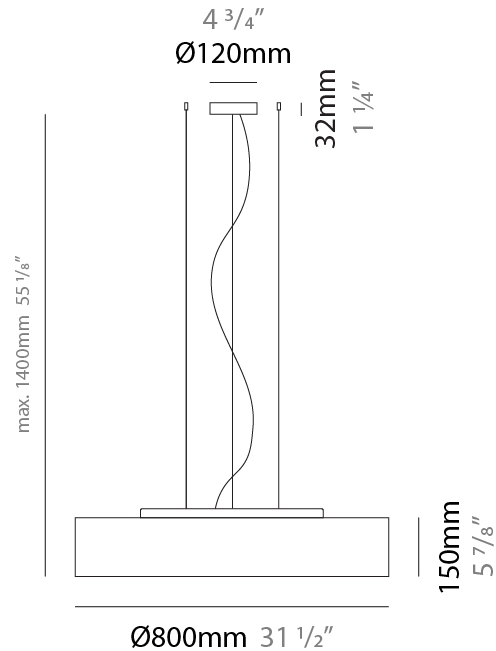

MIRYA SUSPENSION

D51068-

base number Finish
Options

1. To build a product code in our configurator select the specify button on the base model # product page
2. To build a manual product code on this datasheet choose from the options listed below in blue font and add the suffix to the base model #

GENERAL

Series: Mirya
Brand: Fambuena
Division: Design
Mounting Type: Suspension
Mounting Location: Ceiling
Subcategory: Ambient

PHYSICAL

Shape: Cylinder
Diameter (mm): 800
Diameter (in): 31 1/2
Height (mm): 150
Height (in): 5 7/8
Max. Overall Height (mm): 1400
Max. Overall Height (in): 55 1/8
Light Distribution: Direct / Indirect
Weight (kg): 5.1
Weight (lbs): 11.24
Diffuser: Opal Satined PMMA Diffuser
Fixture Finish: WHI / BLK / CHA / OWH / SIL / RED
Fixture Material: Metal / Cotton
Cable Details: Cable length 2000mm / 79"

ELECTRICAL

Number of Lamps: 4
Lamp Type: LED Retrofit
Lamp Shape: A19
Bulb Included: Bulb Not Included
Total Output Wattage (W): 52
Max. Wattage Per Lamp (W): 13
Lamp Base: E26
Input Voltage (V): 120
Upon Request: 277Vac / GU24

LED

OPTICAL

RATINGS AND CERTIFICATIONS

Certified By: Certified for North American Standards
IP rating: IP20