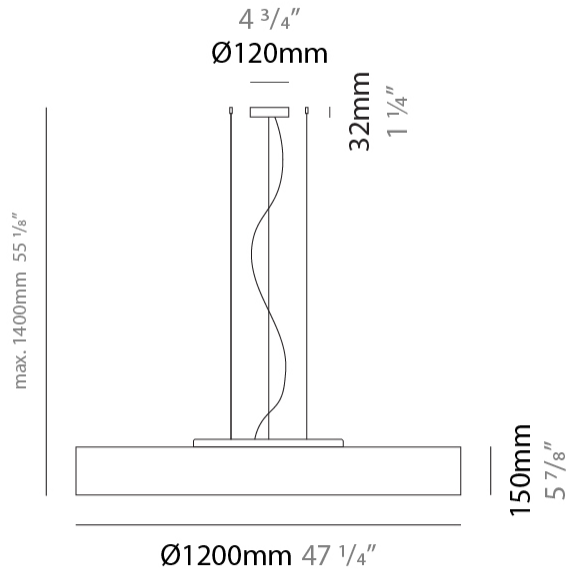

PROJECT	
TYPE	
SPECIFIER	
QUANTITY	
DATE	

MIRYA SUSPENSION

D51069-

base number   Finish
Options

1. To build a product code in our configurator select the specify button on the base model # product page
2. To build a manual product code on this datasheet choose from the options listed below in blue font and add the suffix to the base model #

GENERAL

Series: Mirya
Brand: Fambuena
Division: Design
Mounting Type: Suspension
Mounting Location: Ceiling
Subcategory: Ambient

PHYSICAL

Shape: Cylinder
Diameter (mm): 1200
Diameter (in): 47 1/4
Height (mm): 150
Height (in): 5 7/8
Max. Overall Height (mm): 1400
Max. Overall Height (in): 55 1/8
Light Distribution: Direct / Indirect
Diffuser: Opal Satined PMMA Diffuser
Fixture Finish: WHI / BLK / CHA / OWH / SIL / RED
Fixture Material: Metal / Cotton
Cable Details: Cable length 2000mm / 79"

ELECTRICAL

Number of Lamps: 5
Lamp Type: LED Retrofit
Lamp Shape: A19
Bulb Included: Bulb Not Included
Total Output Wattage (W): 65
Max. Wattage Per Lamp (W): 13
Lamp Base: E26
Input Voltage (V): 120
Upon Request: 277Vac / GU24

LED

OPTICAL

RATINGS AND CERTIFICATIONS

Certified By: Certified for North American Standards
IP rating: IP20